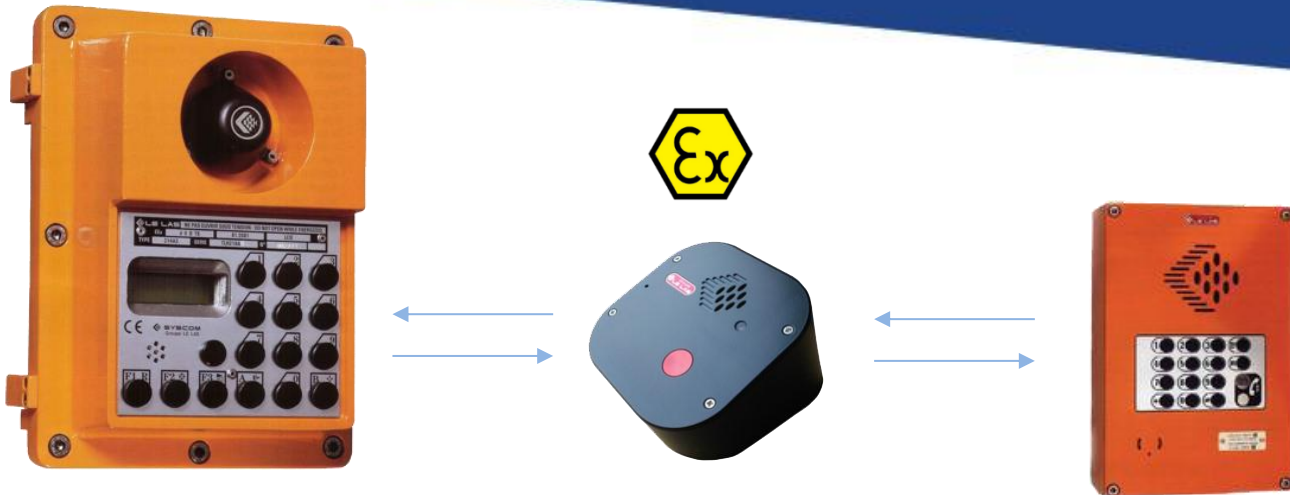

### Description

- DO NOT NEED CENTRAL TELEPHONE PBX
- Therefore, costs decrease in parts supply and maintenance
- Available in desktop version, shielded and explosion proof for classified zones 1, 2, 21 and 22
- It can grow up to 8 master intercom and 100 slave intercoms
- Uses 3 main types of programs
- From 1 to 8 master positions integrating subgroups
- Option to create paging zones word/listen
- Option to broadcast up to 8 pre-recorded messages and alarms
- Atex "d" protection – explosion proof housing Exd IIBT6
- High sound power (integrated 5 or 15 Watt / 115dB amplifier)
- Operating ambient temperatures  $-35^{\circ}\text{C}$  /  $+85^{\circ}\text{C}$
- Easy installation and use
- Manufacturer Warranty 3 years
- Average duration of a system: 30 years
- Installed and approved in critical environments by Total Gabon, Sonatrach, Shell, BP, Enel,