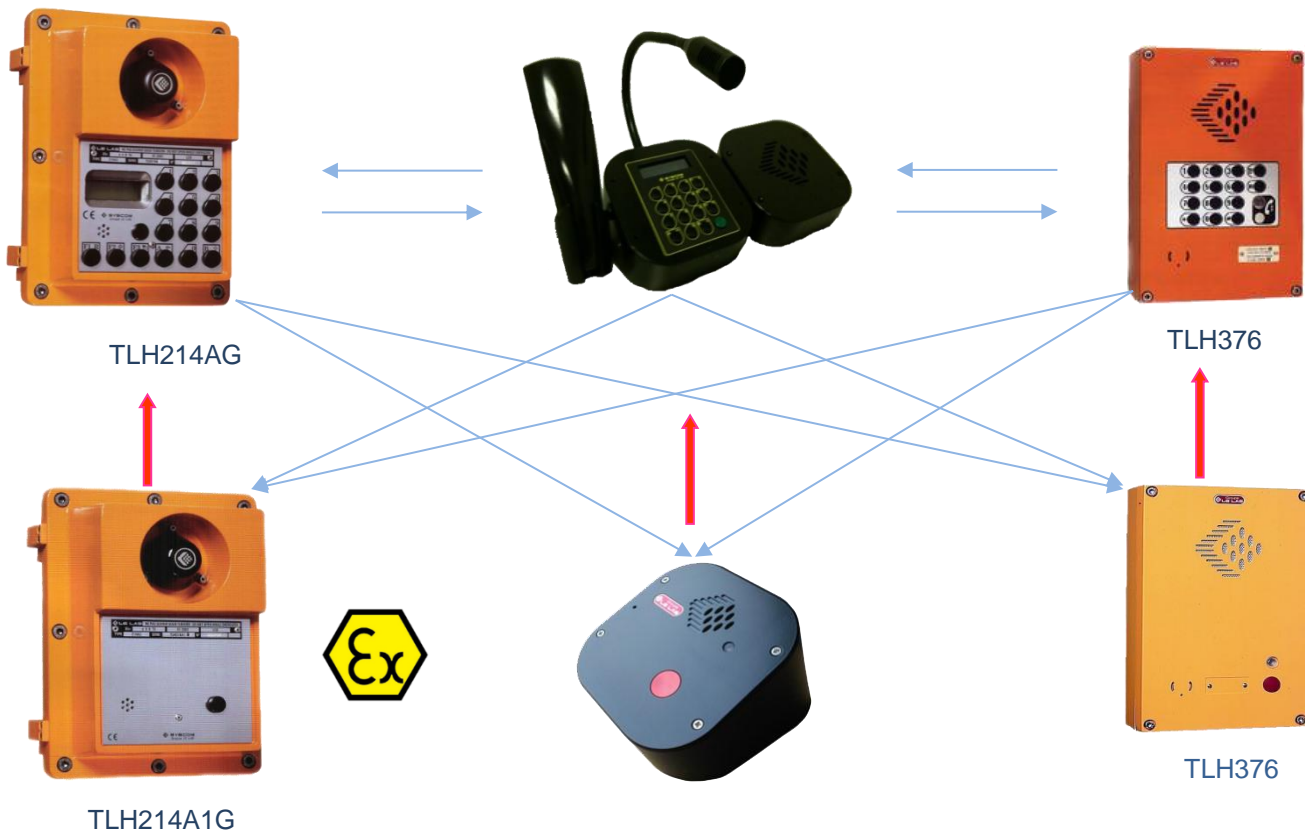

APPLICATIONS: For Seaports, Flour & Cement Factories, Ammonia, Hydrogen, Ethanol and Biodiesel Plants, etc.

Additional Signaling & Accesories